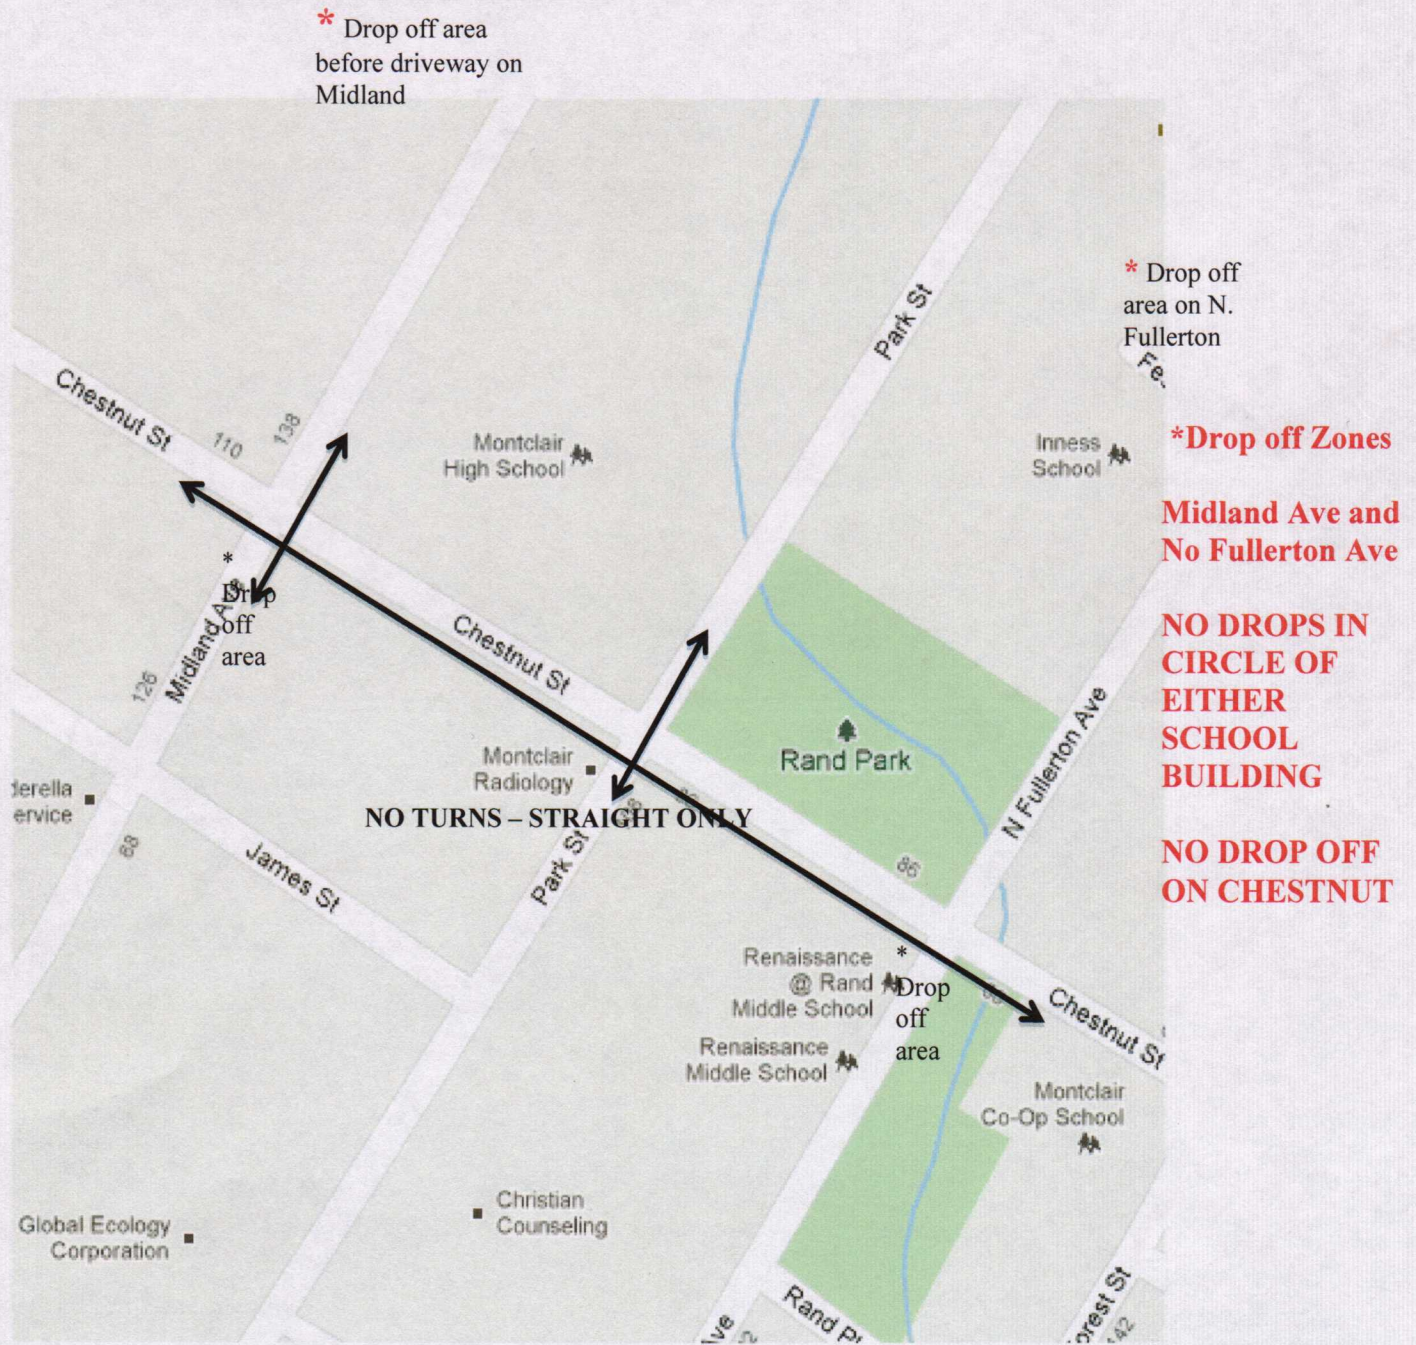

# Parking Map for Montclair High School

No person shall park a vehicle on the South side of Chestnut Street between **7 a.m. to 8:30 a.m.** Monday thru Friday between Midland Ave and Park Street.

No person shall stop or stand a vehicle at any time on the North side of Chestnut Street between Midland Avenue and Park Street.

No person, except the operator of a school or transit bus, shall make a turn of the kind designated below between **7:45 a.m. and 8:15 a.m.** at any of the following locations:

- Traveling North on Park Street at the intersection of Chestnut Street - all turns prohibited
- Traveling South on Park Street at the intersection of Chestnut Street - all turns prohibited
- Traveling East on Chestnut Street at the intersection of Park Street - all turns prohibited
- Traveling West on Chestnut Street at the intersection of Park Street - all turns prohibited
- Traveling North on Midland Avenue at the intersection of Chestnut Street - right turn prohibited
- Traveling South on Midland Avenue at the intersection of Chestnut Street - left turn prohibited